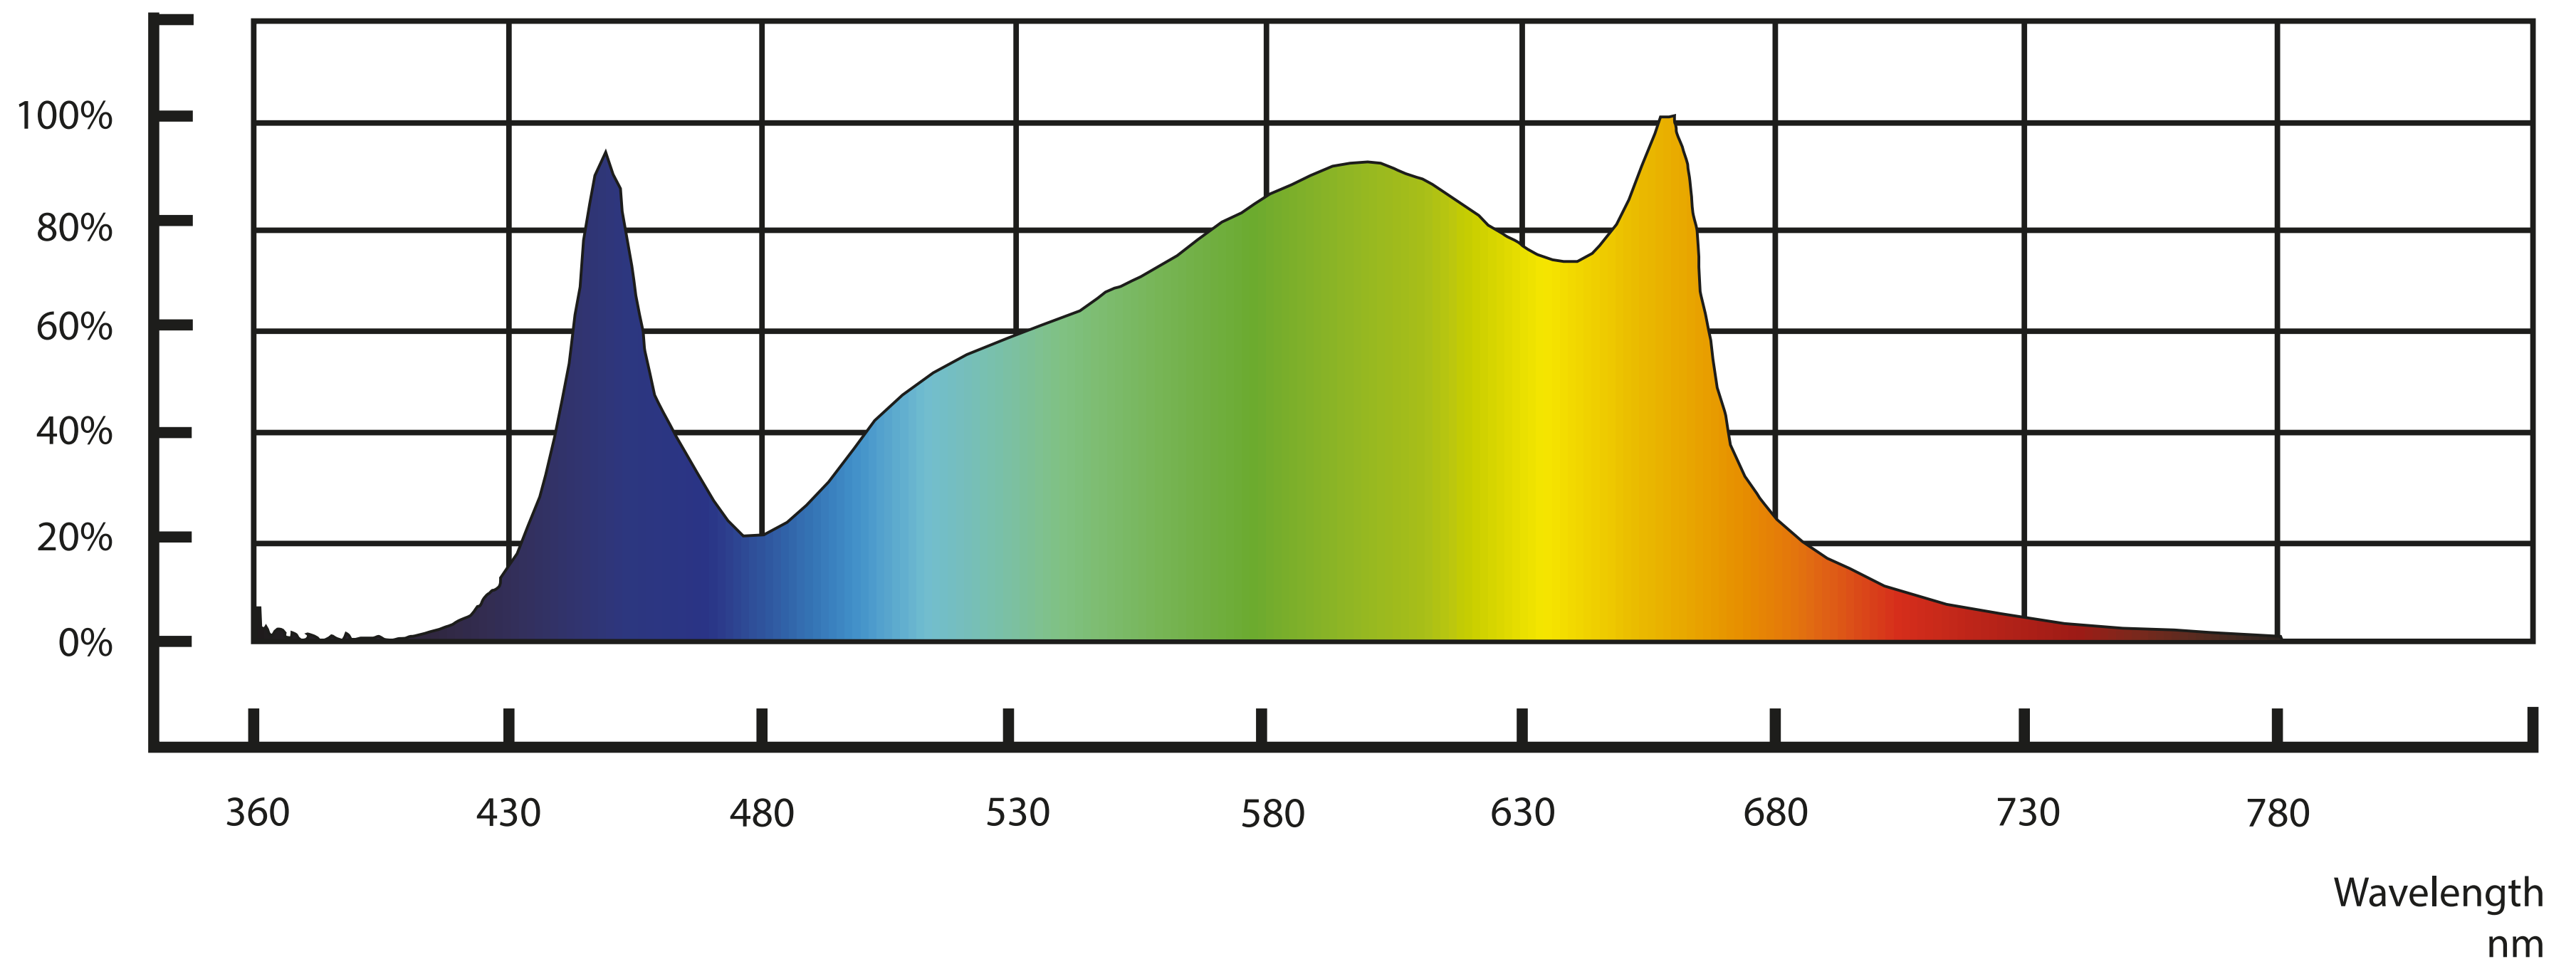

LUMEN KING LED GROW LIGHT

Measurements of Normalized
Photosynthetic Photon Flux

FULLSPECTRUM FOR SEEDING, VEGETING, BLOOMING

Contact LUMEN KING @
info@lumen-king.com ✉
www.lumen-king.com 🌐